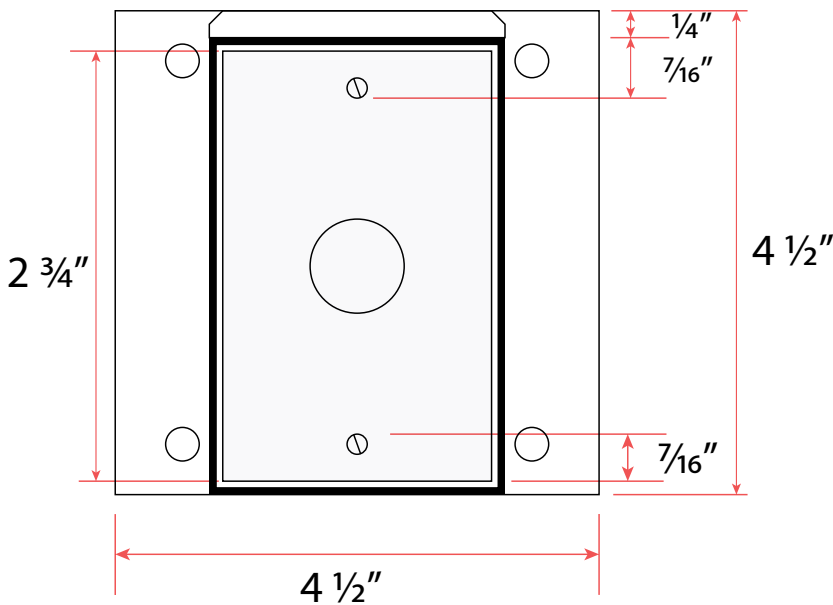

#775 ON/OFF KEY ELECTRIC BOX

The #775 ON/OFF Key Electric Box is compliant with the #770 Shabbat System. This electric box is waterproof and very easy to use.

F775 SWITCH PLATE: 4.50" x 2.75"

D775 SWITCH PLATE: 4.50" x 4.50"

FINISHES

- CA: Clear Anodized
- DB: Dark Brown
- WH: Off White
- RD: Red
- BL: Hospital Blue
- CU: Custom Finish

ENGRAVING COLOR

- RD: Red
- BK: Black
- GD: Gold
- WH: White
- CU: Custom Color

FRONT VIEW

SIDE VIEW