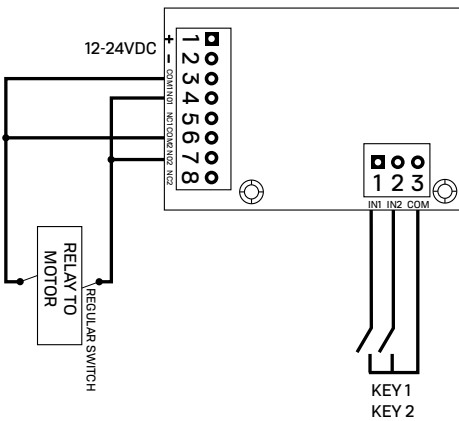

#770 SHABBAT SYSTEM FOR ONE DOOR/GATE WITH 2 KEYS/SWITCHES

Part #770 Shabbat System
Circuit Board

F775 SWITCH PLATE
D775 SWITCH PLATE

F132 PUSH PLATE
D132 PUSH PLATE

WIRING INSTRUCTIONS

FINISHES

- CA: Clear Anodized
- DB: Dark Brown
- WH: Off White
- RD: Red
- BL: Hospital Blue
- CU: Custom Finish

ENGRAVING COLOR

- RD: Red
- BK: Black
- GD: Gold
- WH: White
- CU: Custom Color