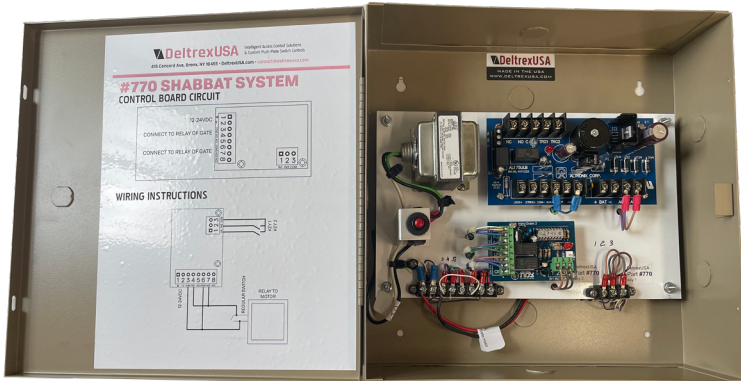

#770 SHABBAT SYSTEM FOR ONE DOOR/GATE WITH 2 KEYS/SWITCHES

Part #770 Shabbat System
Circuit Board

F775 SWITCH PLATE
D775 SWITCH PLATE

F132 PUSH PLATE
D132 PUSH PLATE

WIRING INSTRUCTIONS

FINISHES

- CA: Clear Anodized
- DB: Dark Brown
- WH: Off White
- RD: Red
- BL: Hospital Blue
- CU: Custom Finish

ENGRAVING COLOR

- RD: Red
- BK: Black
- GD: Gold
- WH: White
- CU: Custom Color