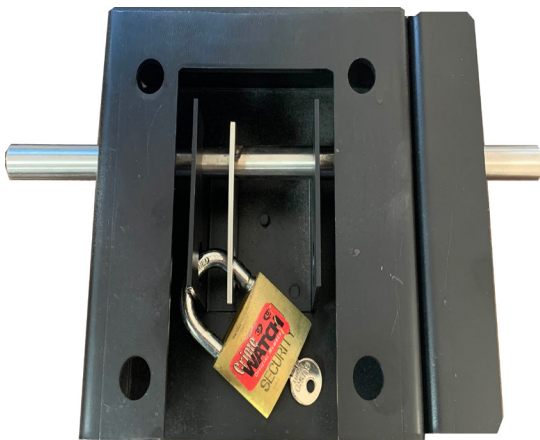

## #708 PADLOCK SHIELD

The #708 Padlock Shield is a super heavy duty box lock. It is mounted to the door. The padlock fits inside the box making it harder to vandalize or forcefully open.

### PRODUCT SPECIFICATIONS

- THE BOLT IS 5/8" THICK STST AND PROJECTS IN THE STRIKE BY 1" NON-HANDED.
- HOUSING IS STEEL PRIMED (120" GAGE)
- FASTENERS ARE SEX BOLTS 5/8" X 1 3/4"
- STRIKE IS MADE FOR LEFT-HAND AND RIGHT-HAND DOORS UNIVERSAL STRIKE NON HANDED
- OPTIONAL ANGLE STRIKE PLATE
- 3" PROJECTION OF THE FACE OF THE DOOR

## #708 PADLOCK SHIELD