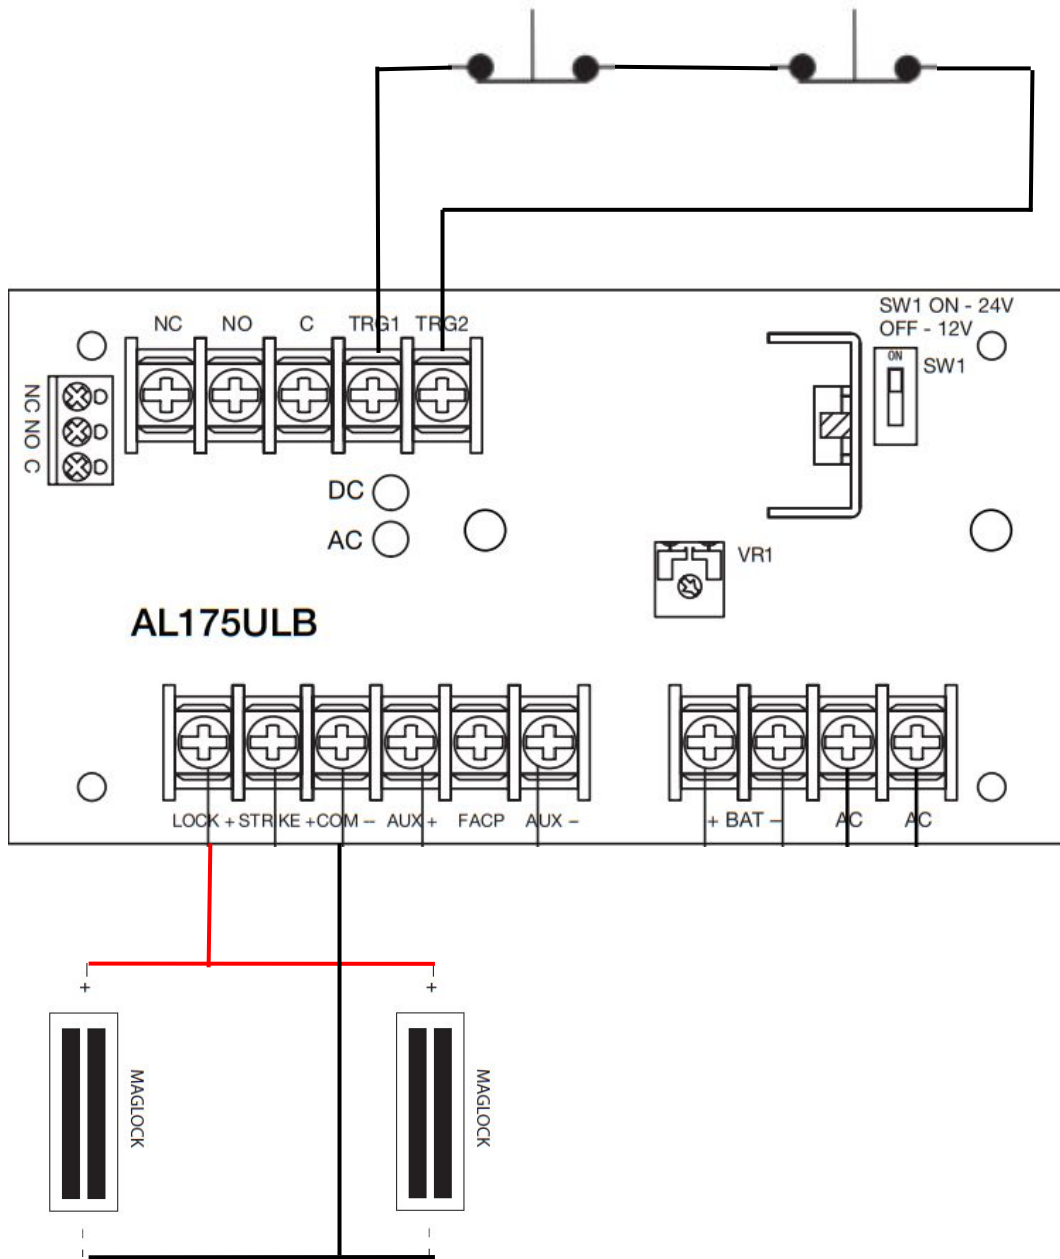

Normal Operation
Latching Pushbutton

Emergency Shutoff
Latching N/C

AL175ULB

LOCK + STRIKE + COM - AUX + FACP AUX -

+ BAT - AC AC