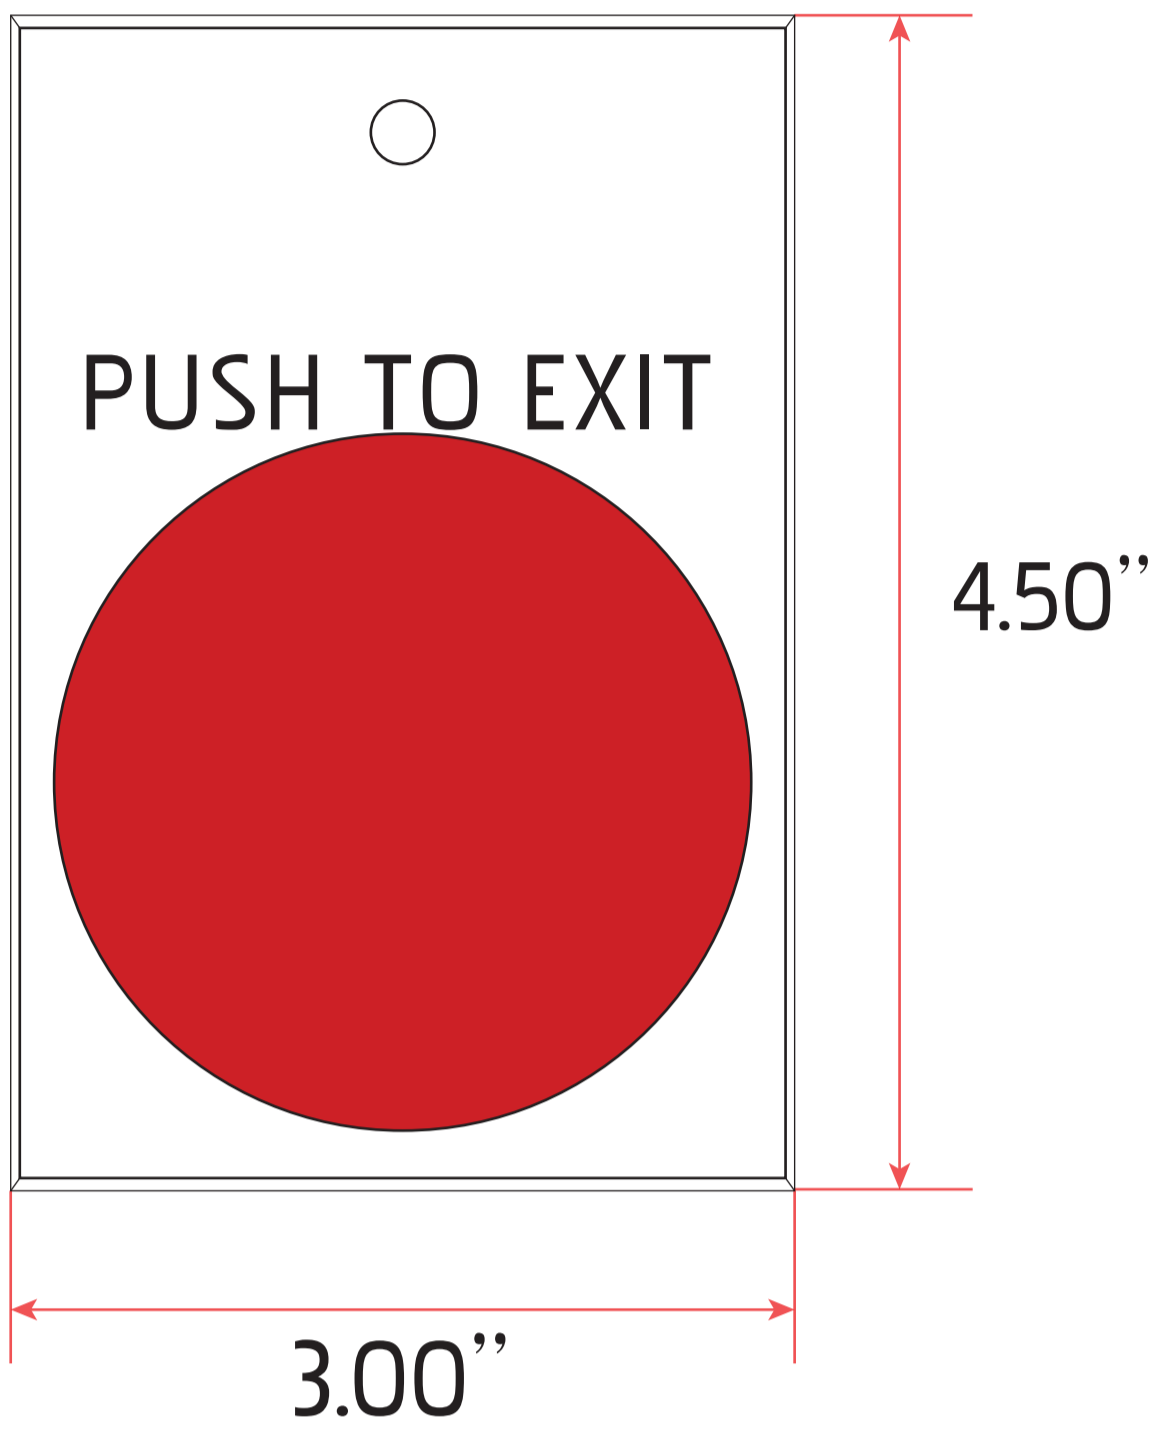

Specification:

Contact Rating: 4 Amps @ 24VDC

6 Amps @ 120VAC

1-Gang Box Mount

Material: Dark Grey Tuftex switch plate

Dimensions:

Switch plate: 3.00" (76.2) x 4.50" (114.3)

3.00"

4.50"

2.250"

6-32 FL HD Mounting Screws

SPDT - Momentary
Action Switch

6-32 FL HD Mounting Screws

Back Mounting Plate

Adjustable Screw

Pneumatic Switch