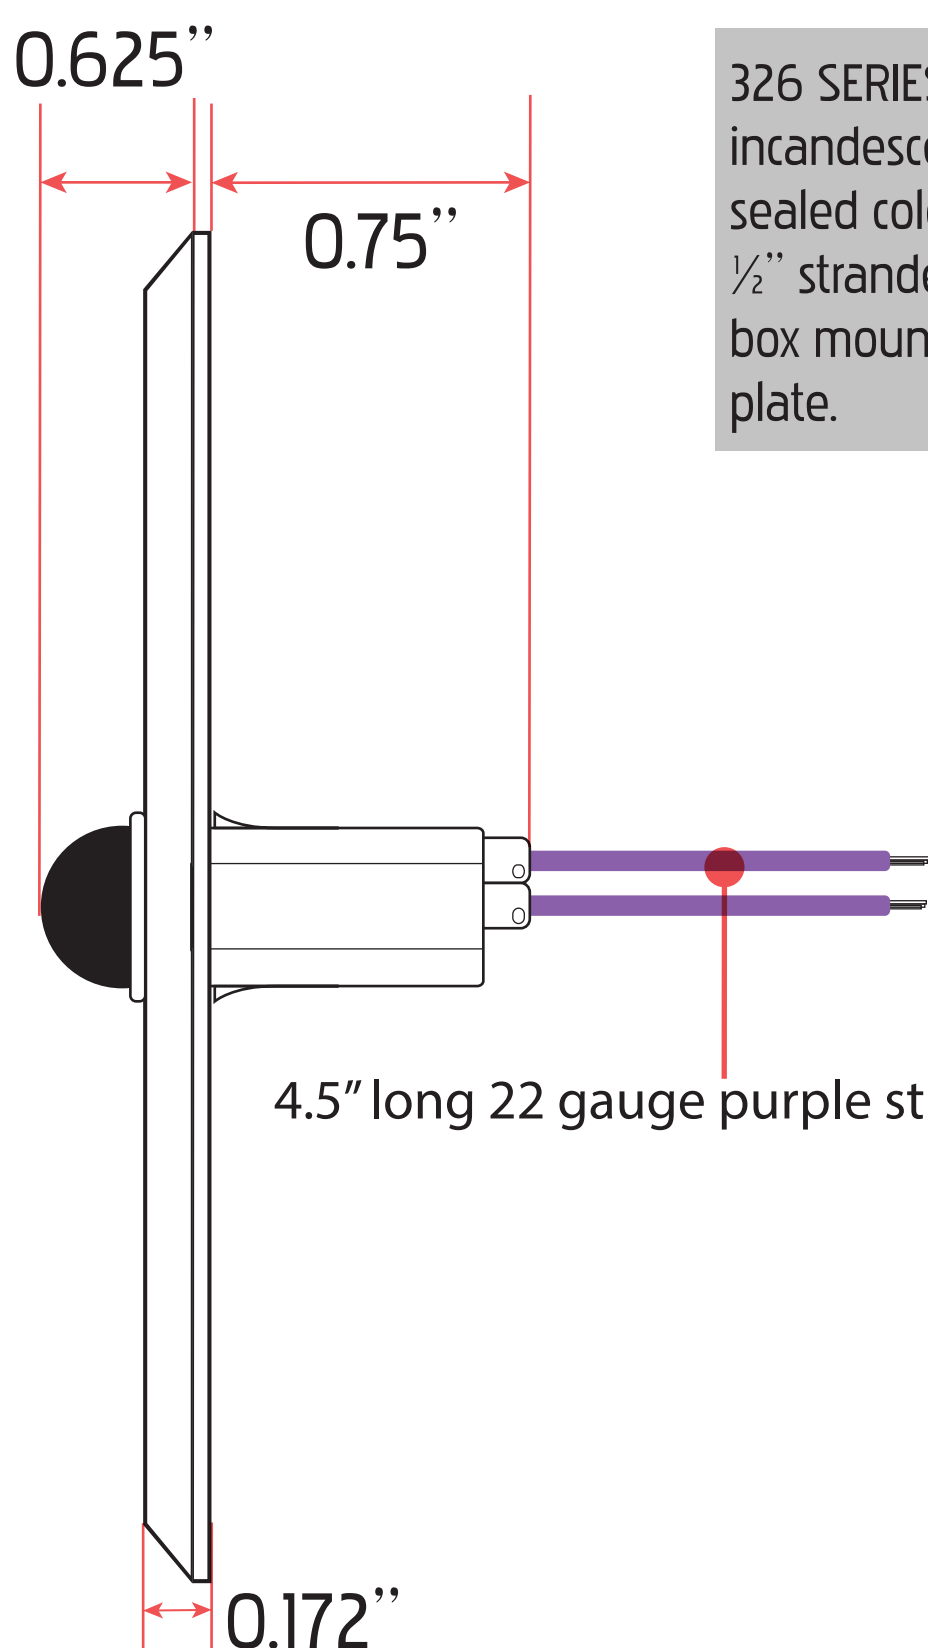

Visual Status and Monitoring 326 Series

Specification:

Contact Rating: 28 Volt Incandescent Lamp

Current Draw: .08 Amps @ 28VAC/DC

4.5" long 22-gauge purple stranded wire leads

LED: Colored 28VDC

Material: Switch plate 0.60 stainless 302

Finish: Satin chrome

Dimensions:

Switch Plate: 2.75" x 4.50"

Narrow Plate: 1.75" x 4.00"

326 SERIES - . 1/2" diameter snap-in incandescent 28 Volt lamp with sealed colored dome lens and 4 1/2" stranded wire leads on 1-gang box mount stainless steel switch plate.

4.5" long 22 gauge purple stranded wire leads.