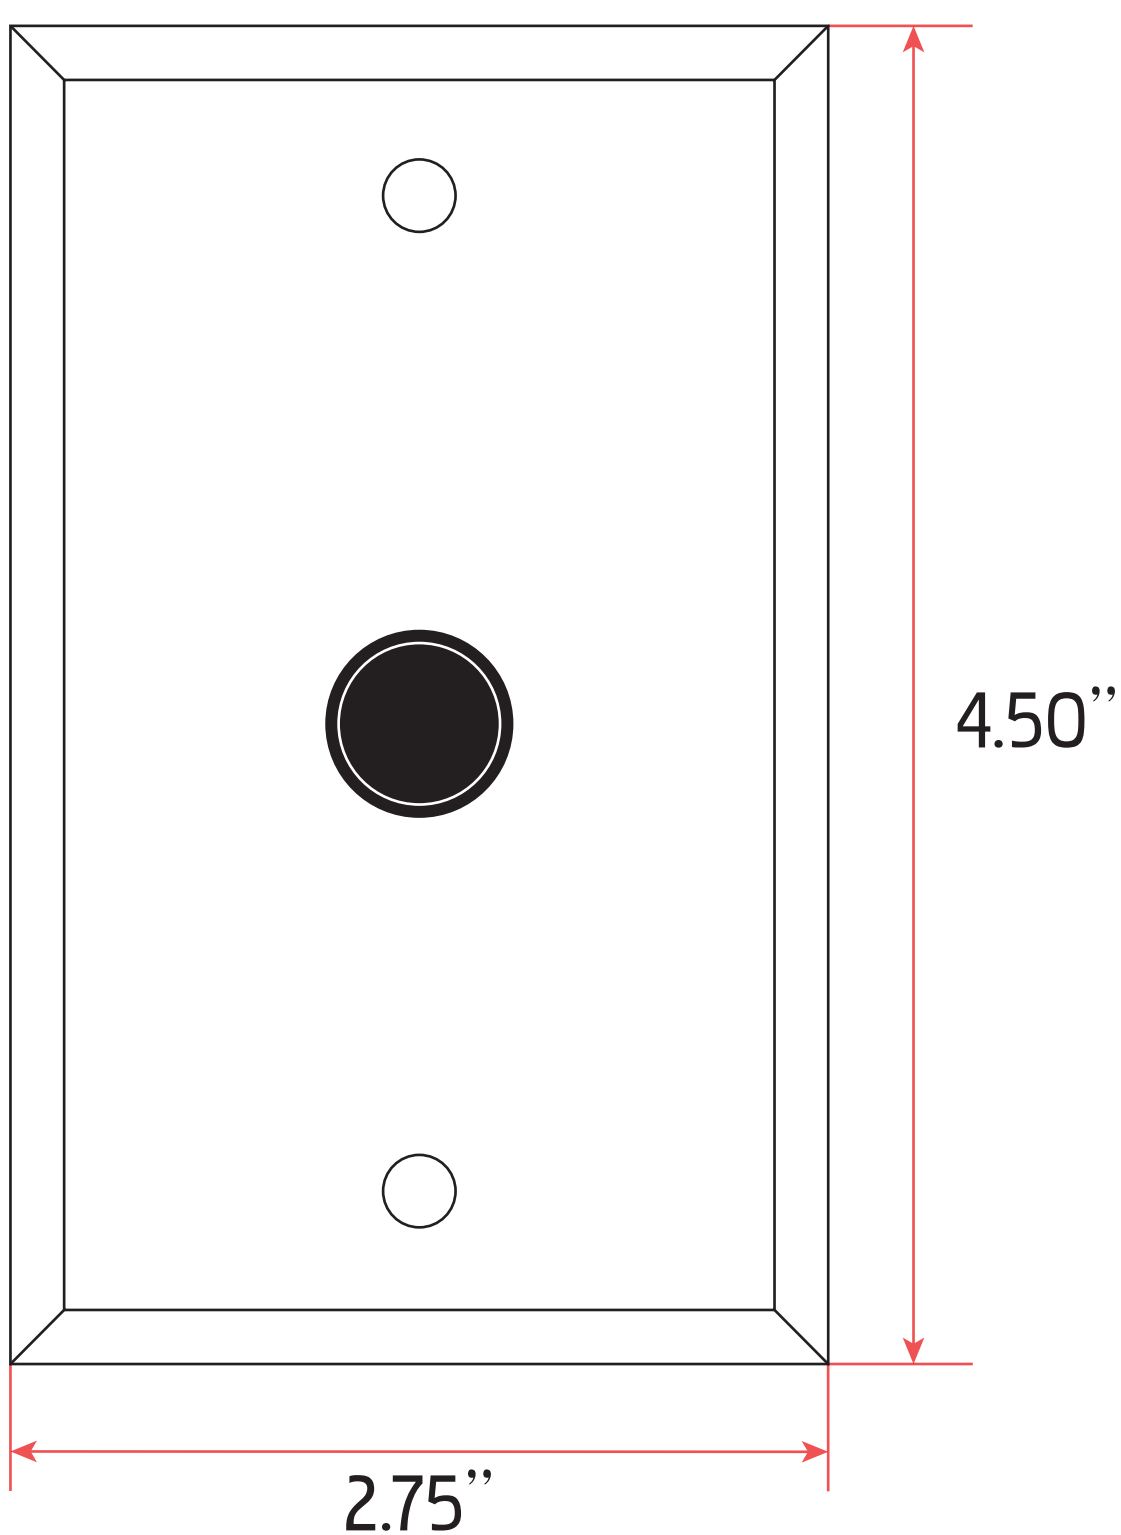

Visual Status and Monitoring 326 Series

Specification:

Contact Rating: 28 Volt Incandescent Lamp

Current Draw: .08 Amps @ 28VAC/DC

4.5" long 22-gauge purple stranded wire leads

LED: Colored 28VDC

Material: Switch plate 0.60 stainless 302

Finish: Satin chrome

Dimensions:

Switch Plate: 2.75" x 4.50"

Narrow Plate: 1.75" x 4.00"

326 SERIES - . 1/2" diameter snap-in incandescent 28 Volt lamp with sealed colored dome lens and 4 1/2" stranded wire leads on 1-gang box mount stainless steel switch plate.

4.5" long 22 gauge purple stranded wire leads.